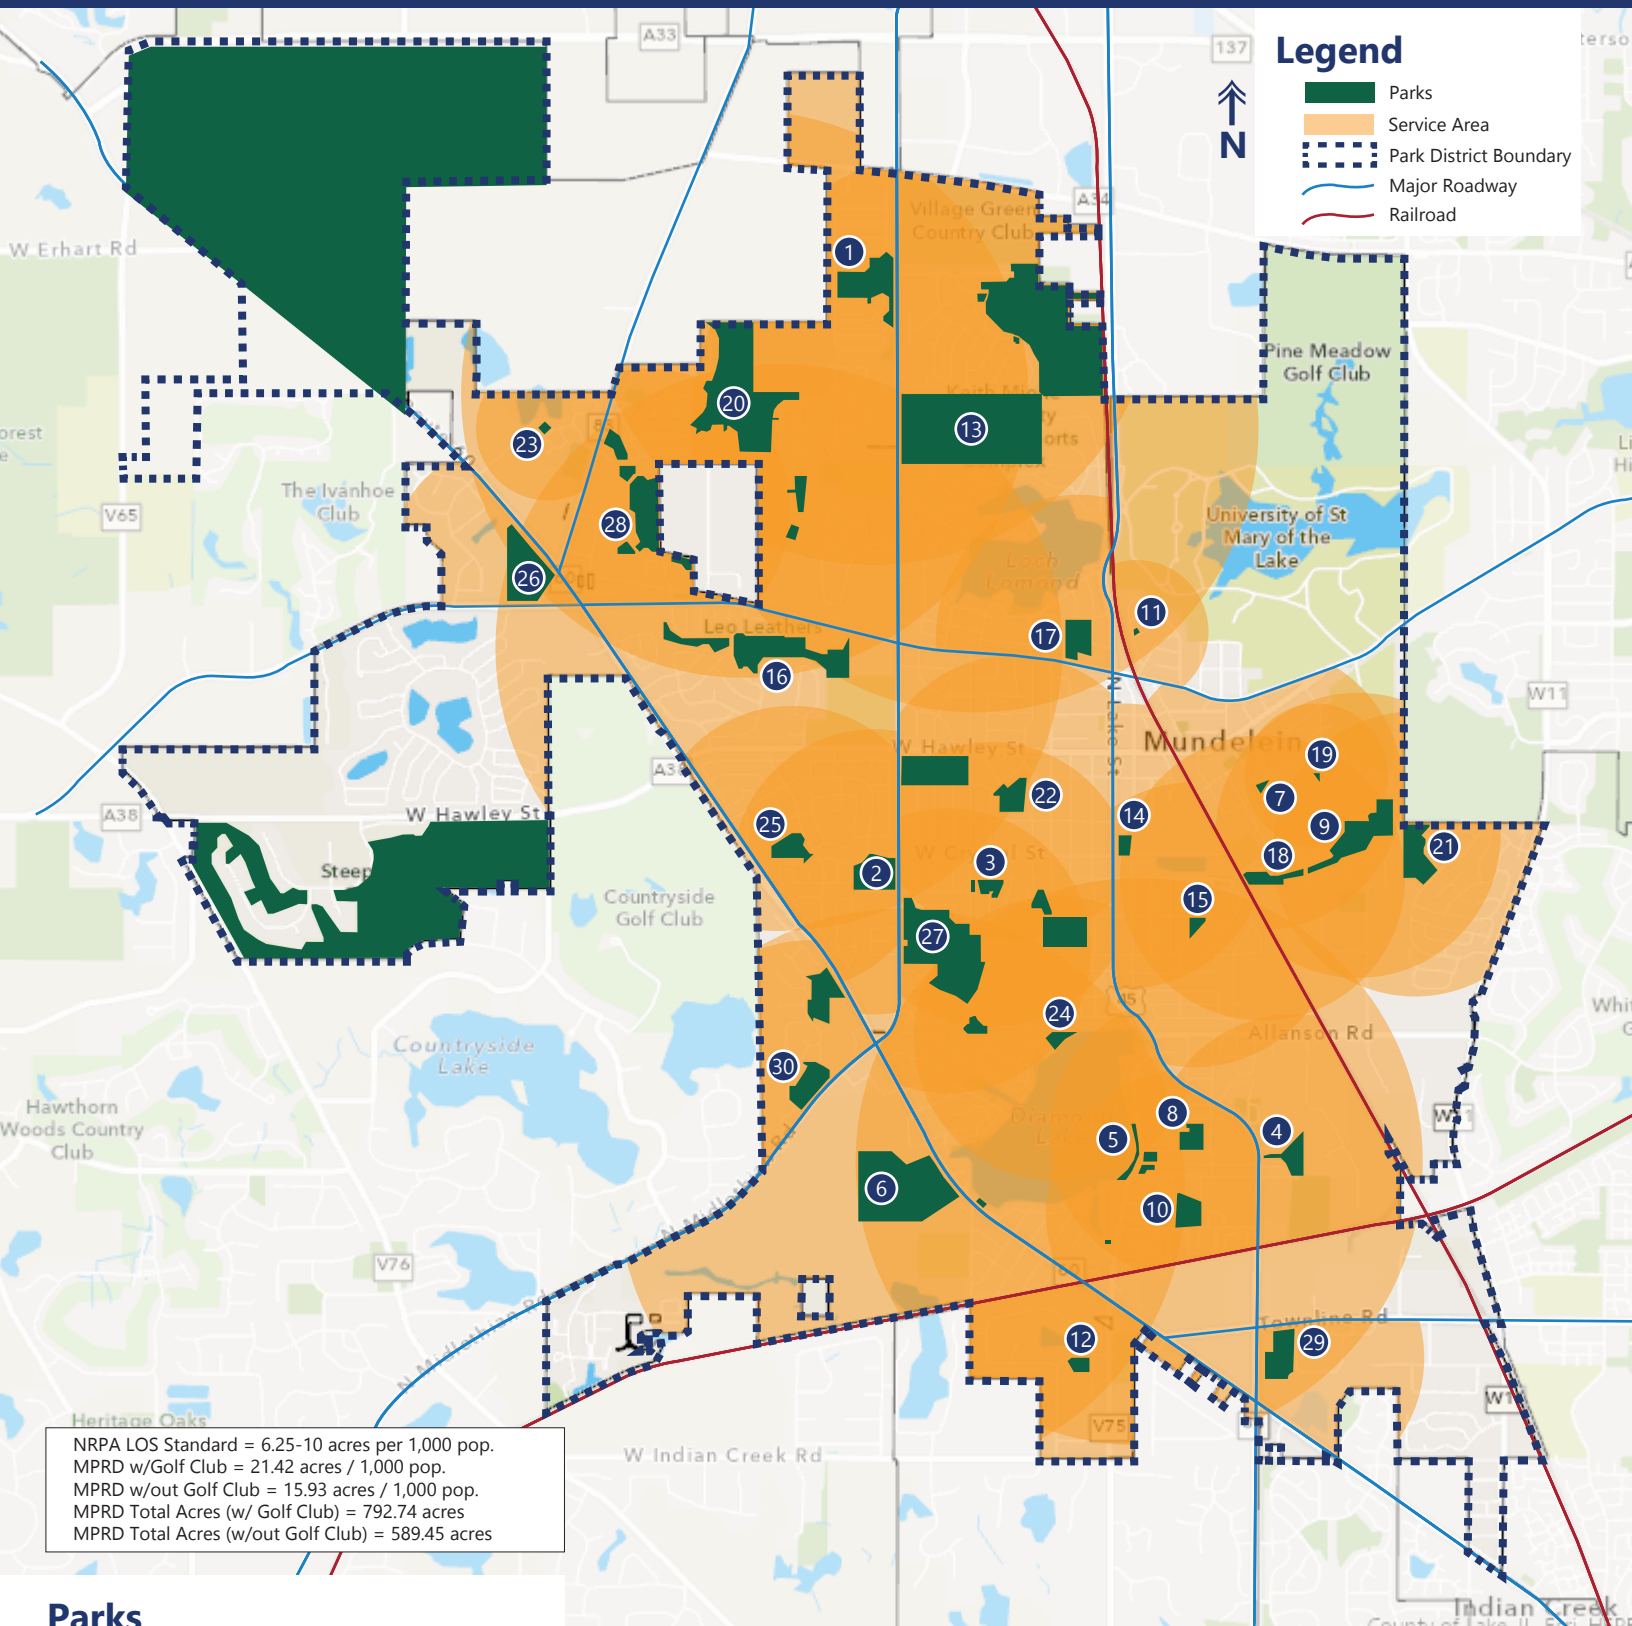

Overall Level of Service

Parks

- | | | | | |
|-------------------------------|-------------------------------|--------------------------|----------------------------|--------------------------------|
| 1 Asbury Park | 8 Gordon Ray Park | 15 Lakewood Heights Park | 22 Memorial Park | 29 Towns at Oak Creek Dog Park |
| 2 Cambridge Country Park | 9 Hanrahan Park | 16 Leo Leathers Park | 23 Mundelein Crossing Park | 30 Wortham Park |
| 3 Cardinal Terrace Park | 10 Hickory Park | 17 Lincoln Park | 24 Robert Lewandowski Park | |
| 4 Clearbrook Park | 11 Holcomb Park | 18 Lions Park | 25 Scott Brown Park | |
| 5 Diamond Lake Beach | 12 Indian Trails Park | 19 Lone Tree Park | 26 Sheldon Woods Park | |
| 6 Diamond Lake Sports Complex | 13 Keith Mione Community Park | 20 Longmeadow Park | 27 Wilderness Park | |
| 7 Fairhaven Park | 14 Kracklauer Park | 21 Maurice Noll Park | 28 Woodlands Park | |